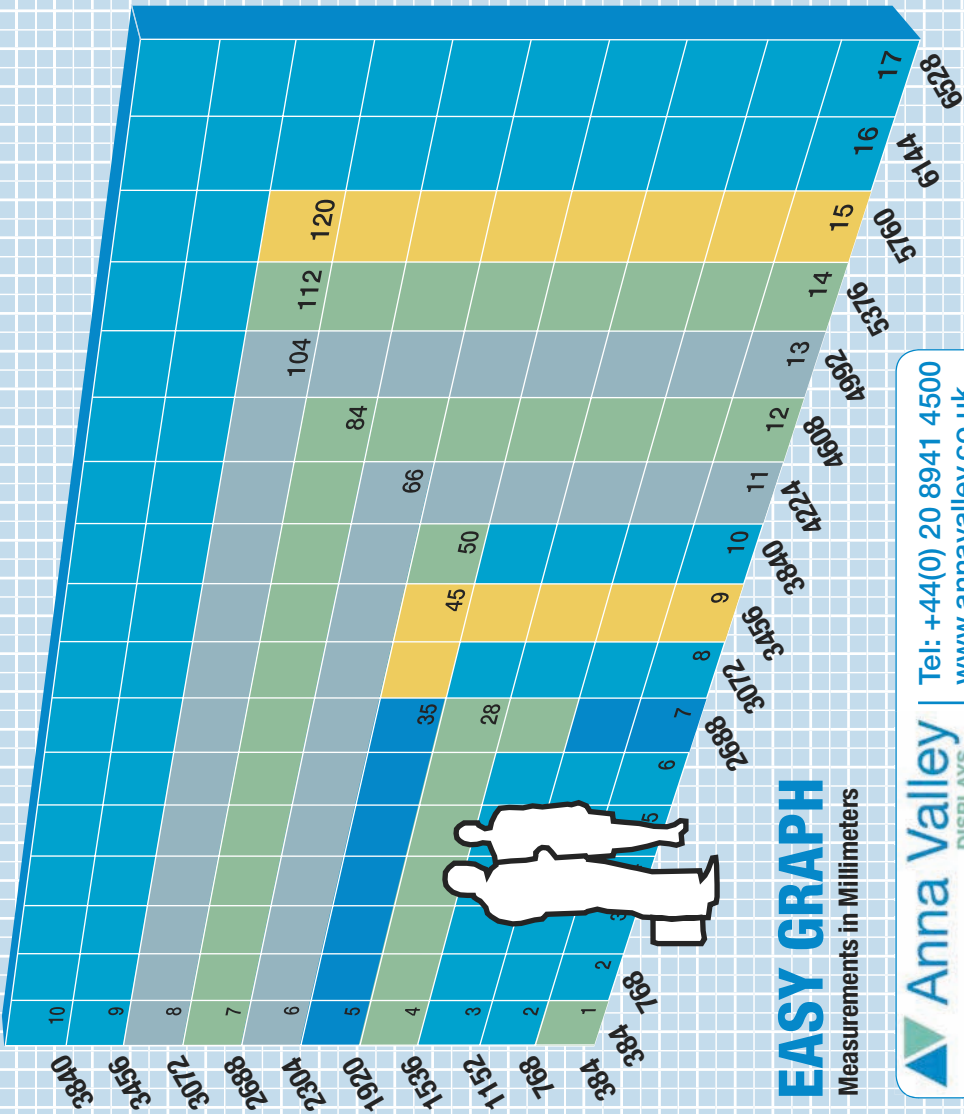

EASY GRAPH

Measurements in Millimeters

Concave