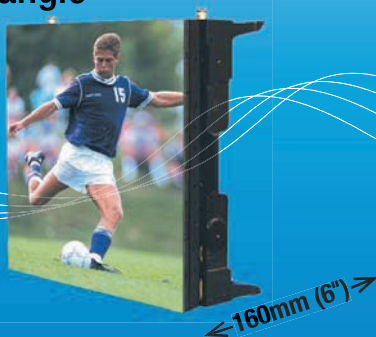

# EASY GRAPH

Measurements in Millimeters

**Concave**

**Convex**

**Anna Valley**  
 DISPLAYS  
 Tel: +44(0) 20 8941 4500  
[www.annavalley.co.uk](http://www.annavalley.co.uk)

# CURVABLE LED DISPLAY

- Purpose designed to create maximum impact indoors
  - Curved / Portable / Modular / Lightweight
  - Upto 20 Degrees Concave / 10 Degrees Convex
  - 6mm pixels for brilliant and vivid colour with 170° viewing angle