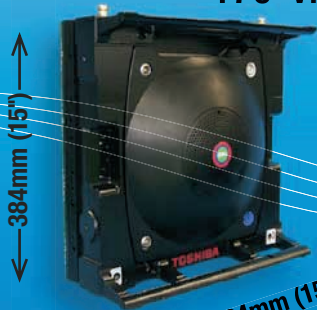

# EASY GRAPH

Measurements in Millimeters

**Concave**

**Convex**

**Anna Valley**  
 DISPLAYS  
 Tel: +44(0) 20 8941 4500  
[www.annavalley.co.uk](http://www.annavalley.co.uk)

# CURVABLE LED DISPLAY

- Purpose designed to create maximum impact indoors
  - Curved / Portable / Modular / Lightweight
  - Upto 20 Degrees Concave / 10 Degrees Convex
  - 6mm pixels for brilliant and vivid colour with 170° viewing angle

## Module Specifications

<b>LED Pixels</b>	6mm pitch Surface-Mount Display type LEDs
<b>Brightness</b>	2,400 cd/m <sup>2</sup>
<b>Display Colours</b>	Over 1 billion colours
<b>Image Depth</b>	Approximately 1,024 steps 10 bit minimum
<b>Viewing angle</b>	170 degrees
<b>Pixel Number</b>	64 (H) x 64 (V)
<b>Display Size</b>	384mm x 384mm (15 inches x 15 inches)
<b>Weight</b>	9Kg (20lb)
<b>Power Consumption</b>	230 Watt (MAX)
<b>Power Supply</b>	AC100V-240V single phase
<b>Curved</b>	20 degrees concave / 10 degrees convex Option: Flat Frame
<b>Input</b>	SDI 625PAL 525NTSC HDSDI 1080/720 DVI upto 1920 X 1080